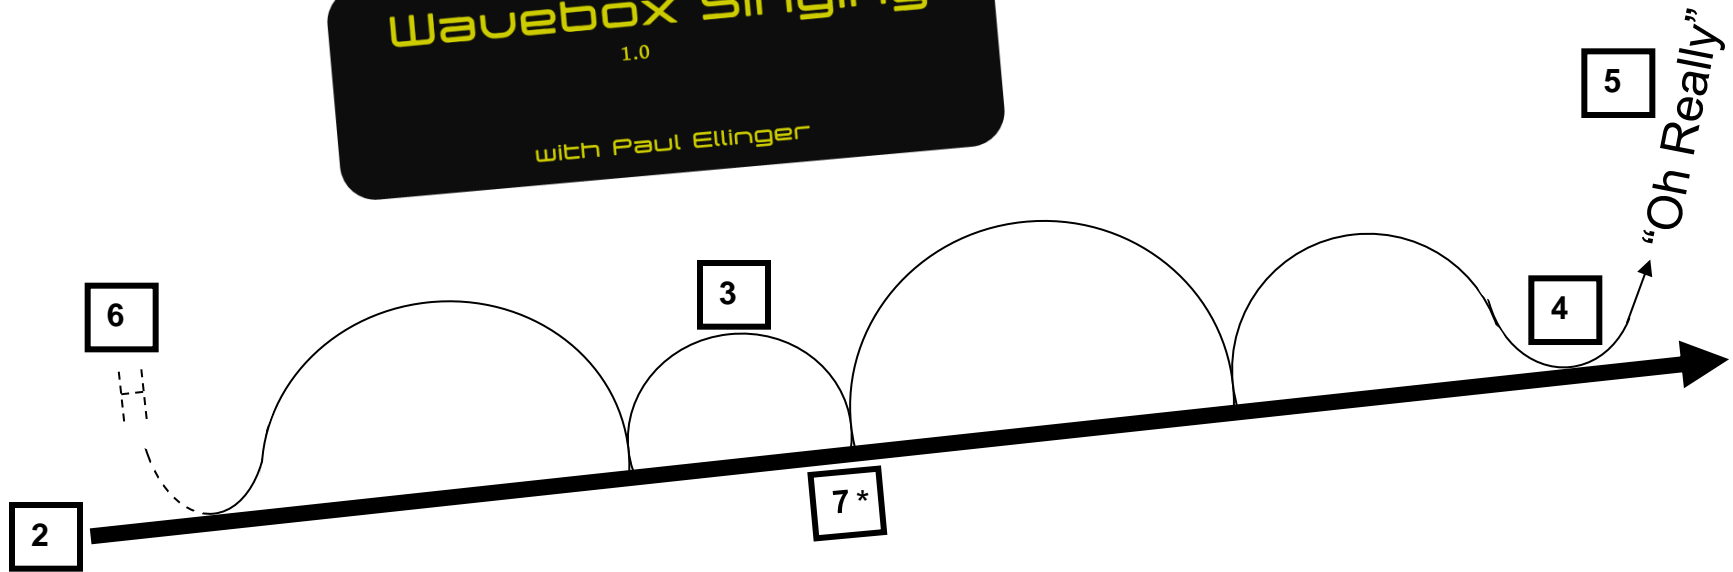

Wavebox Singing

1.0

with Paul Ellinger

1 Proud Regal - "Come To Me"

If something isn't working in your "Wavebox Singing, check these things in order:

1. "Come to me" (Think proud regal)
2. Wall of Sound (Constant vocalization)
3. Semicircle Singing (Only touch the line, blossom, give purpose and destination)
4. Cursive Endings (It's not a volume thing, it's simply allowing the endings to be special)
5. "Oh Really" breaths (Think "silent 360° breath" at the end of the phrase and pear in the mouth)
6. Silent "H" (Start every phrase thinking silent "H")
7. General Dynamics (Enter the phrase smoothly ... finish the phrase – repeat)

You are now ready to go back to using your Wavebox. Notice the difference and Enjoy!

Wavebox Singing

1.0

with Paul Ellinger

Proud Regal - "Come To Me"