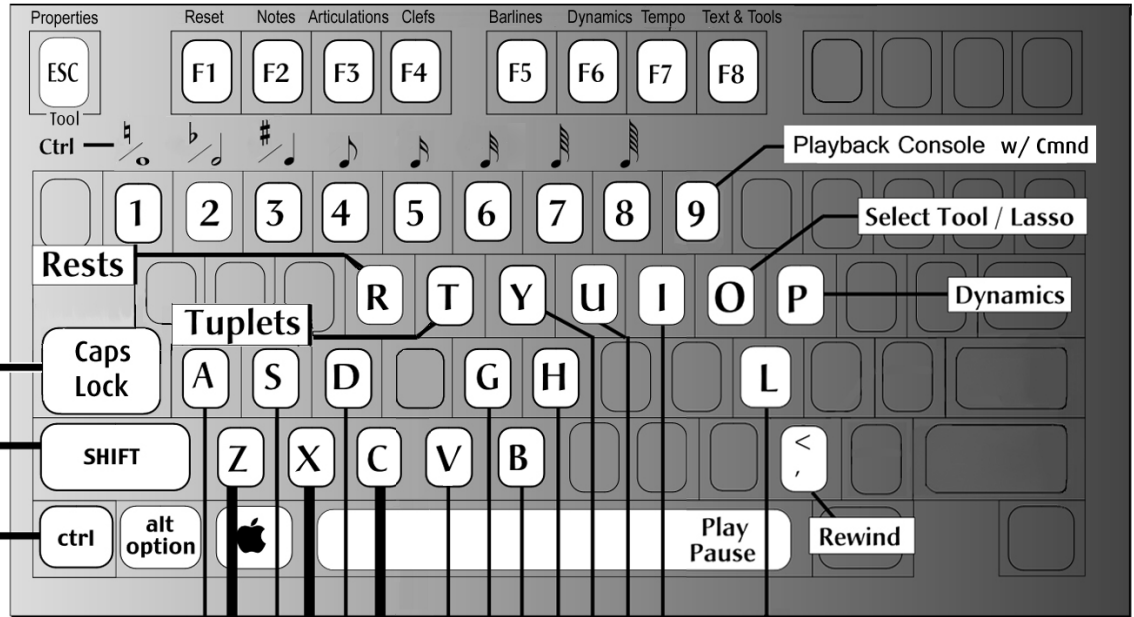

SMARTSCORE®

Quick Keys Map For Macintosh

Ctrl + Click = Quick-Select:
Clicked object becomes selected
for Insert and Change actions.

Lock down
active staff

Nudge Mode

SINGLE /
CLUSTER

DELETE

INSERT

Beam Direction Toggle

Stem Direction Toggle

Dot (Insert / Delete)

Playback Console w/ Cmd

Select Tool / Lasso

Dynamics

Swap Noteheads

Barline (Insert / Delete)

Unify Key, Time, Clef

Glue / Unglue Selected Voices

Split Selected Clusters

Beam Selected Notes

Delete Slurs from Region

Tie (Insert / Delete)

With  key

- R - Paste / Replace
- T - Transpose
- I - New MIDI View
- S - Instrument Templates
- G - Go to Page
- L - Part Linking
- B - Bracketing
- M - System Manager
- 9 - Playback Console