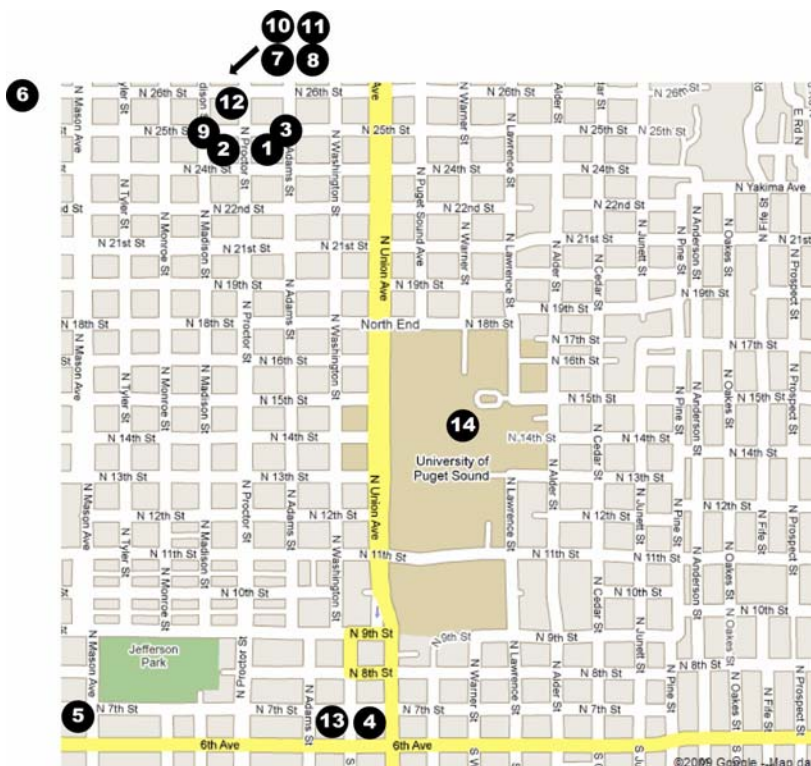

# Harmony College Northwest's "Oops! Forgot something" List

**Tip #1:** If you get to HCNW by taking Hwy 16, after you exit onto S. Union Avenue, a Target, Top Foods and an Office Depot are in the shopping center almost immediately to the right!

**Tip #2:** Closer to UPS, you can find these stores (see map on left):

**Groceries**

1. Safeway: 2411 N Proctor / 98406
2. Metropolitan Market: 2420 N. Proctor / 98406

**Drug Store, Pharmacy, Emergency Care Clinic**

3. Safeway pharmacy: 2411 N Proctor / 98406
4. Bartell's: 3601-6<sup>th</sup> Avenue / 98406
5. Walgreen's: 4315-6<sup>th</sup> Avenue / 98406
6. Westgate Urgent Care: 5702 N. 26<sup>th</sup> / 98407

**Miscellaneous:**