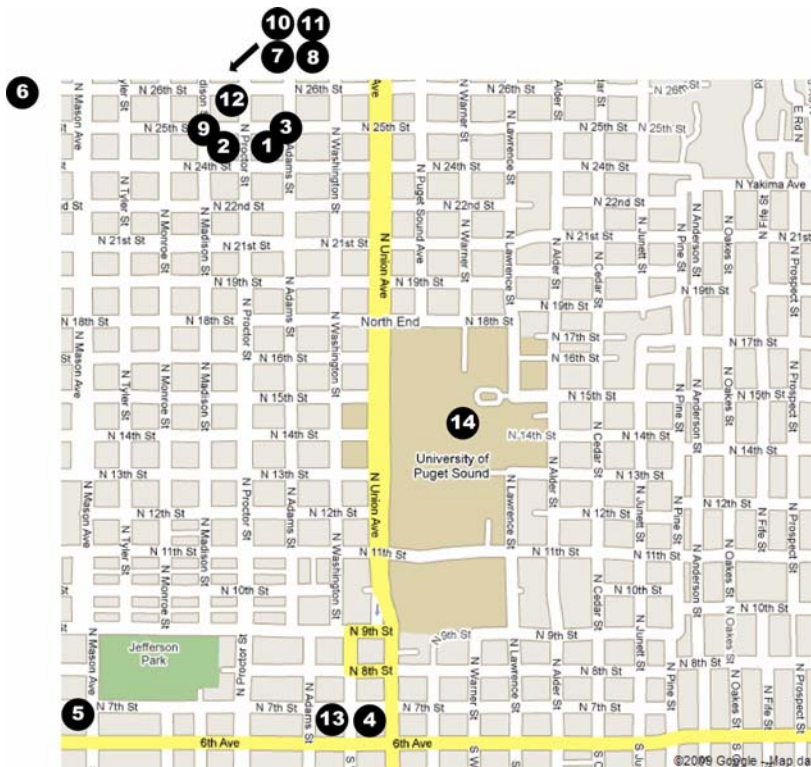

# Harmony College Northwest's "Oops! Forgot something" List

**Tip #1:** If you get to HCNW by taking Hwy 16, after you exit onto S. Union Avenue, a Target, Top Foods and an Office Depot are in the shopping center almost immediately to the right!

**Tip #2:** Closer to UPS, you can find these stores (see map on left):

**Groceries**

1. Safeway: 2411 N Proctor / 98406
2. Metropolitan Market: 2420 N. Proctor / 98406

**Drug Store, Pharmacy, Emergency Care Clinic**

3. Safeway pharmacy: 2411 N Proctor / 98406
4. Bartell's: 3601-6<sup>th</sup> Avenue / 98406
5. Walgreen's: 4315-6<sup>th</sup> Avenue / 98406
6. Westgate Urgent Care: 5702 N. 26<sup>th</sup> / 98407

**Miscellaneous:**